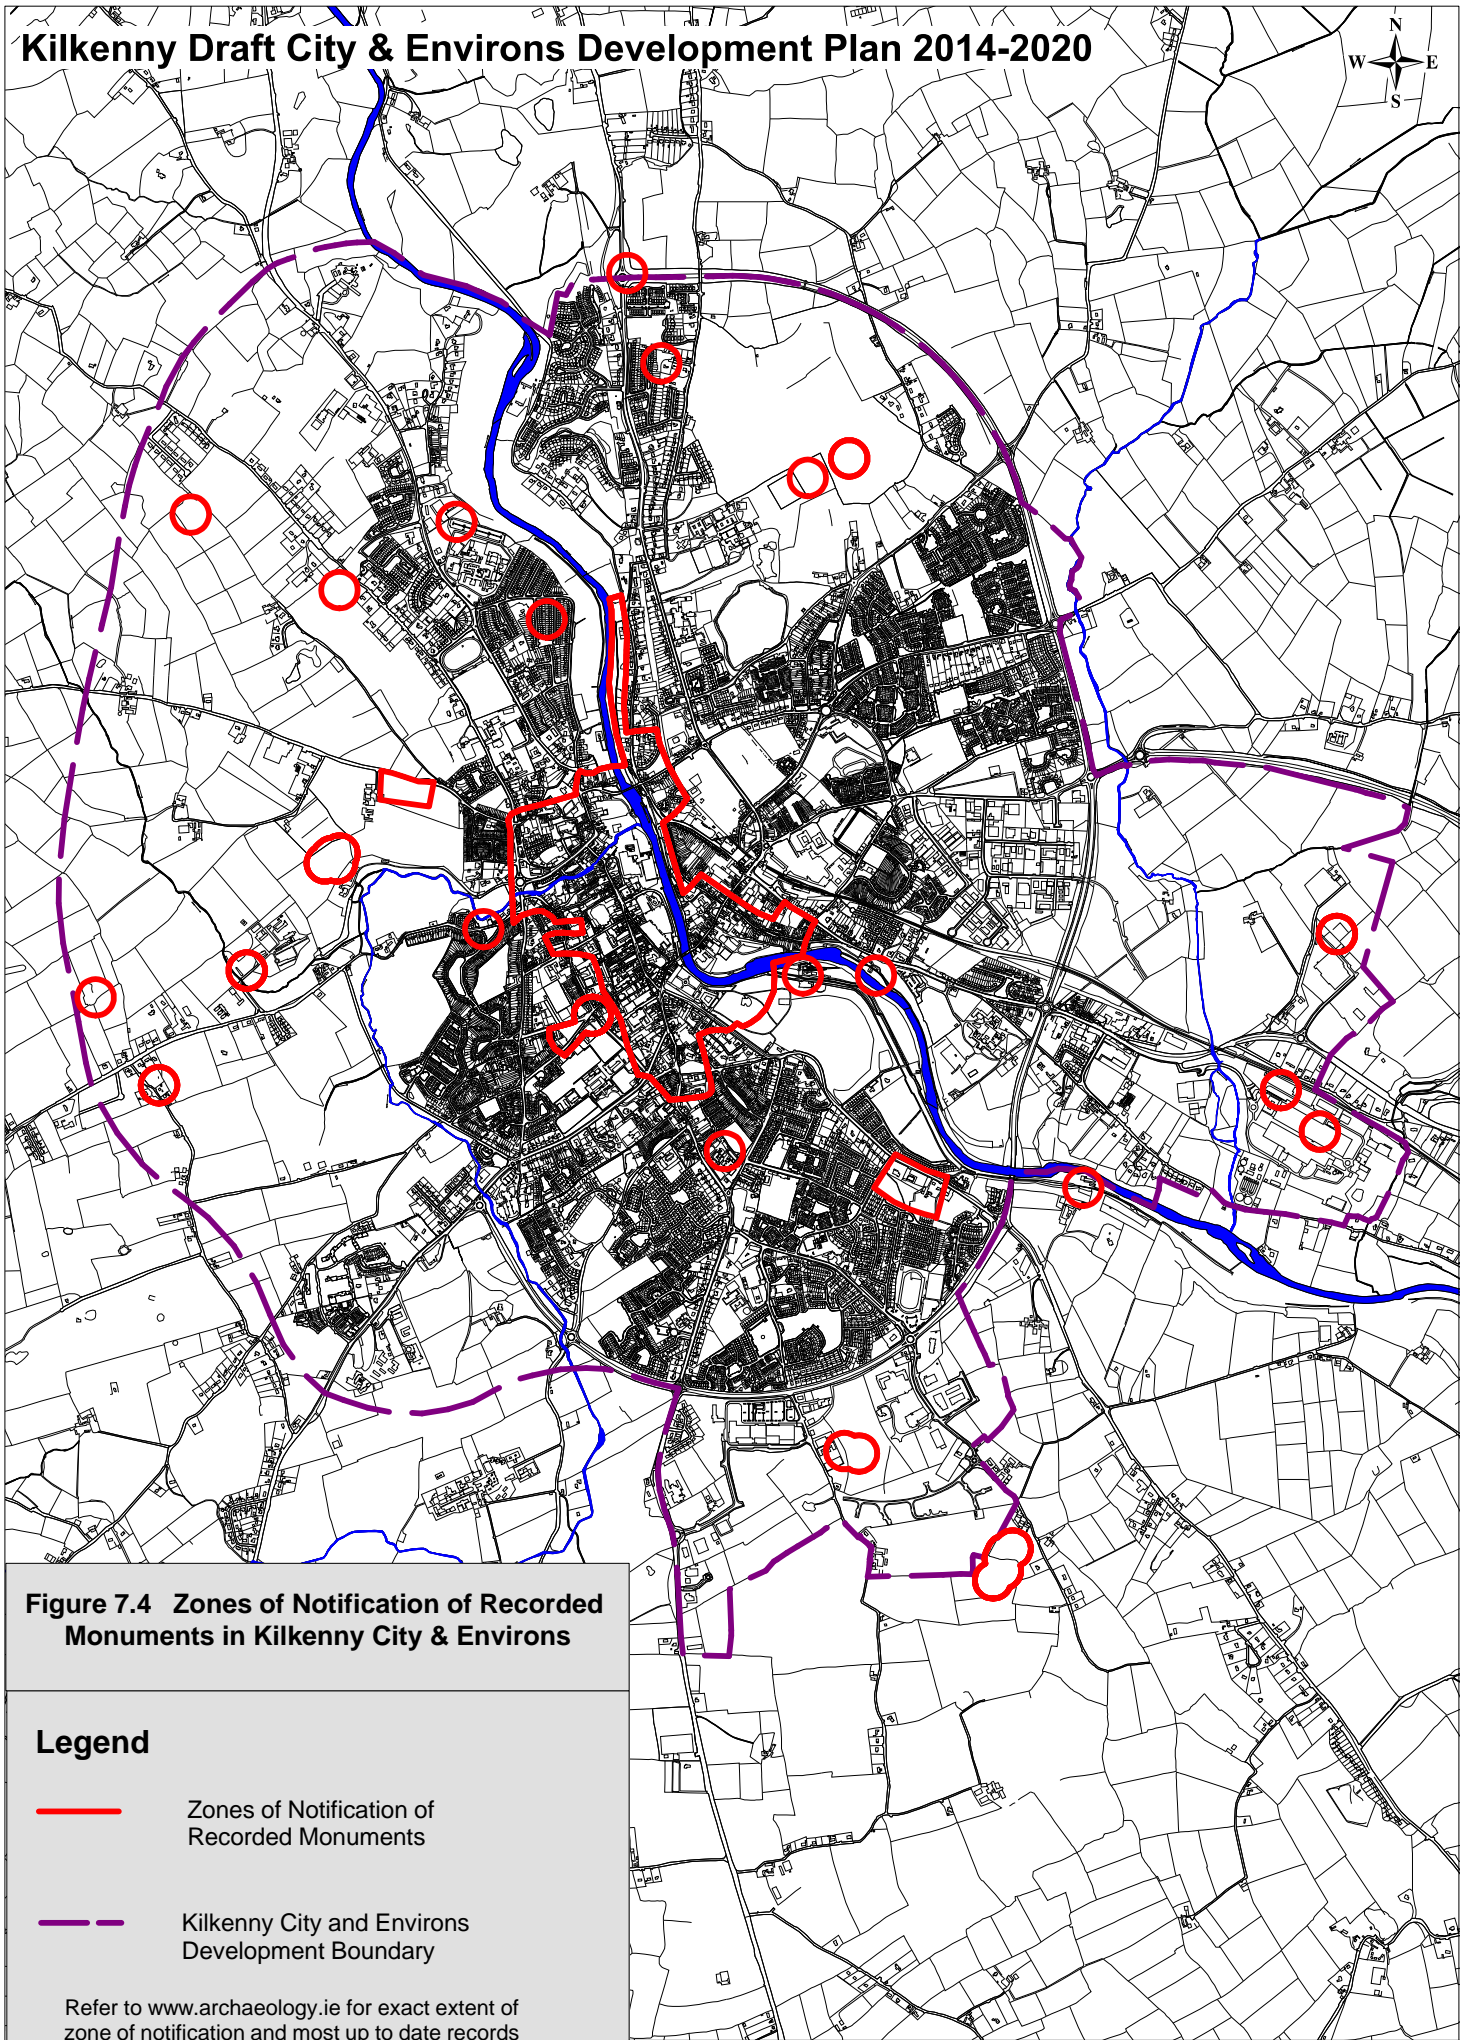

Kilkenny Draft City & Environs Development Plan 2014-2020

Figure 7.4 Zones of Notification of Recorded Monuments in Kilkenny City & Environs

Legend

-  Zones of Notification of Recorded Monuments
-  Kilkenny City and Environs Development Boundary

Refer to www.archaeology.ie for exact extent of zone of notification and most up to date records

Date: April 2013

Scale: 1: 31,000 @A4

Based on Ordnance Survey of Ireland Map, License No. Kilkenny/CCMA/08/12